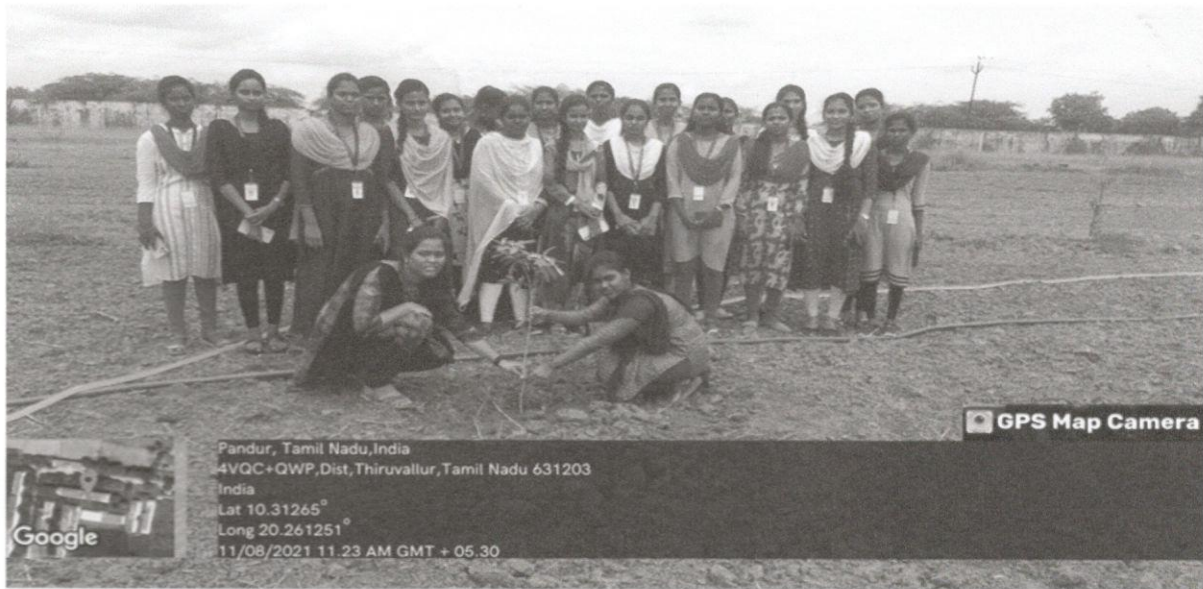

Glimpse on tree plantation by SVCET student as on 10.02.2021

SEED SEEKERS PROGRAM

Tree planting Program at Pandur village Dated:11-08-2021.

PRINCIPAL

Sri Venkateswara College of
Engineering and Technology,
Thirupachur, Tiruvallur - 631 203