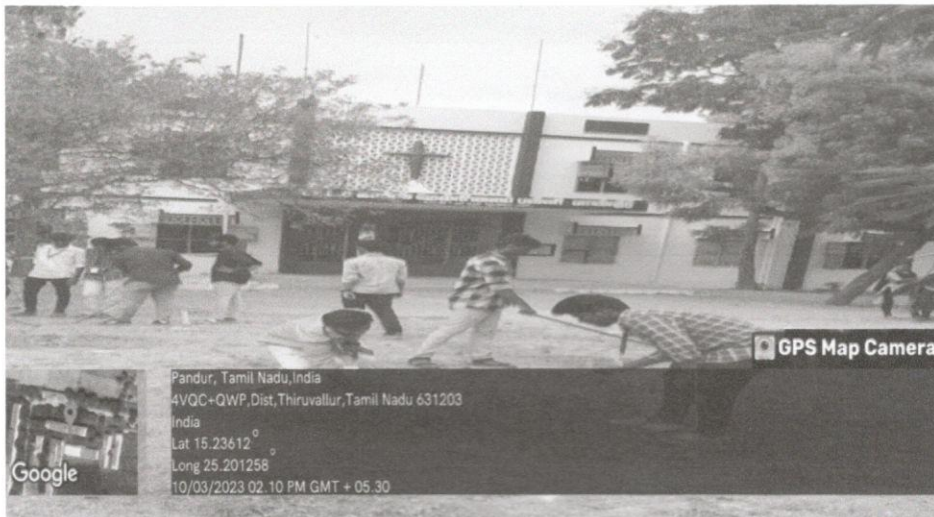

Snapshot of awareness program on tree plantation by SVCET students as on 15.09.2022

AWARENESS PROGRAM ON AGAINST PLASTICS

Awareness program to avoid plastics camping by SVCET students as on 10.03.2023

PRINCIPAL
Sri Venkateswara College of
Engineering and Technology,
Thirupachur, Tiruvallur - 631 203