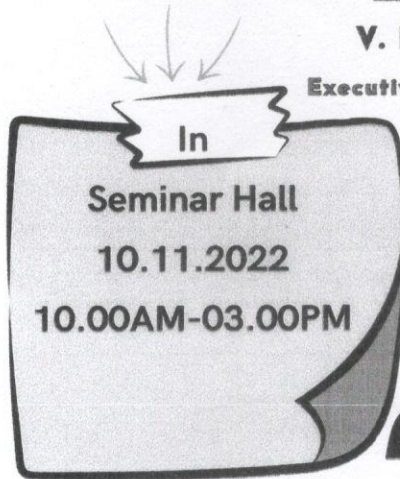

SRI VENKATESWARA
COLLEGE OF ENGINEERING AND TECHNOLOGY
Thirupachur-631203, Tiruvallur TK & DT
Approved by AICTE New Delhi & Affiliated to Anna University, Chennai
(A Telugu Minority Institution)

BROCHURE

DATE: 01.11.2022

SRI VENKATESWARA
COLLEGE OF ENGINEERING AND TECHNOLOGY

Thirupachur - 631203, Thiruvallur TK & DT,
Approved by AICTE, New Delhi and Affiliated to Anna University, Chennai.

Seminar On Time Management & Organization Skills

RESOURCE PERSON

V. MONISHA, B.E., MBA

Executive Director, Time Institute

In The Presence Of

Dr.S.K.Purushothaman
Chairman

Dr.G.Sreekanth
Secretary

Dr. S. Palani
Principal

Dr.M.Sivasubramaniyan
Vice - Principal

Seminar on Time Management & Organization Skills

PRINCIPAL

**Sri Venkateswara College of
Engineering and Technology,
Thirupachur, Thiruvallur - 631 203**