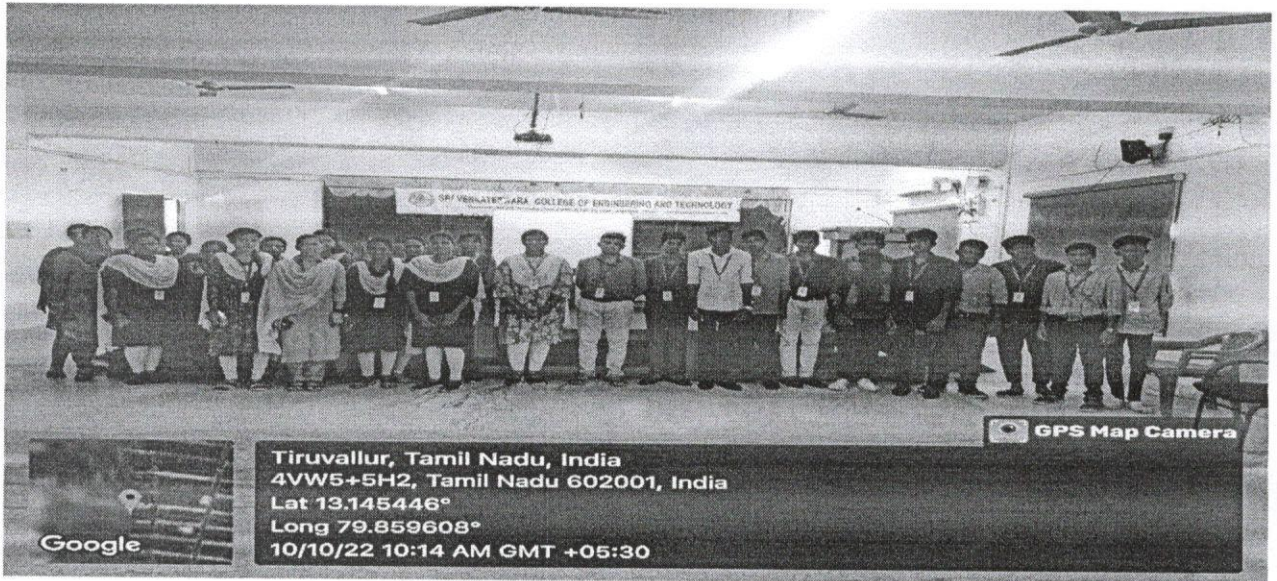

Thirupachur-631203, Tiruvallur TK & DT
Approved by AICTE New Delhi & Affiliated to Anna University, Chennai
(A Telugu Minority Institution)

AWARENESS CAMPAIGN ON DRUG FREE SOCIETY

EVENT PHOTO

DATE:10.10.2022