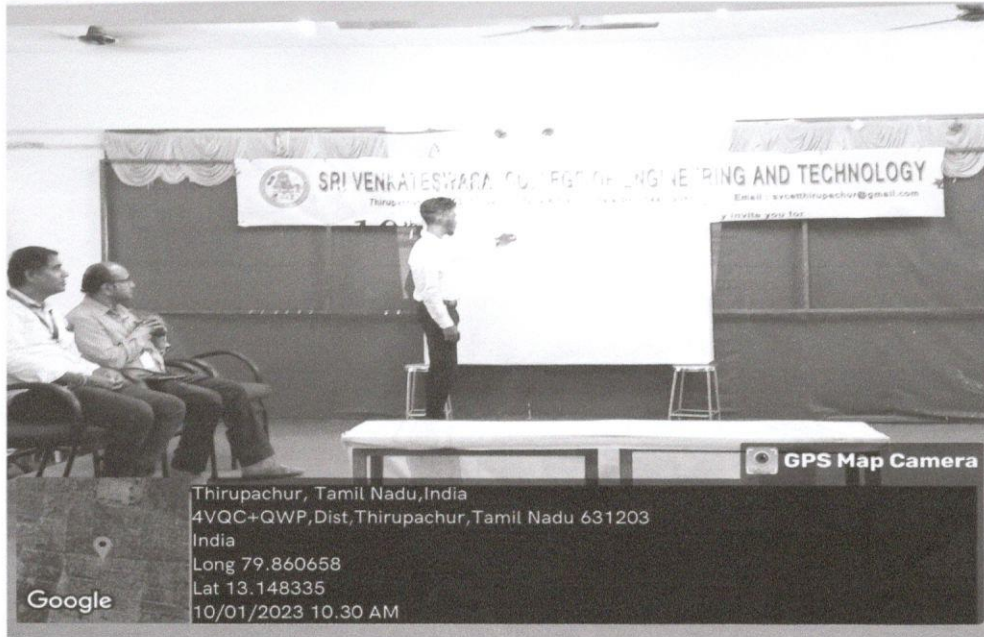

SRI VENKATESWARA
COLLEGE OF ENGINEERING AND TECHNOLOGY
Thirupachur-631203, Tiruvallur TK & DT
Approved by AICTE New Delhi & Affiliated to Anna University, Chennai
(A Telugu Minority Institution)

SEMINAR ON BUSINESS COMMUNICATION PROGRAMME

EVENT PHOTO

DATE: 10.01.2023