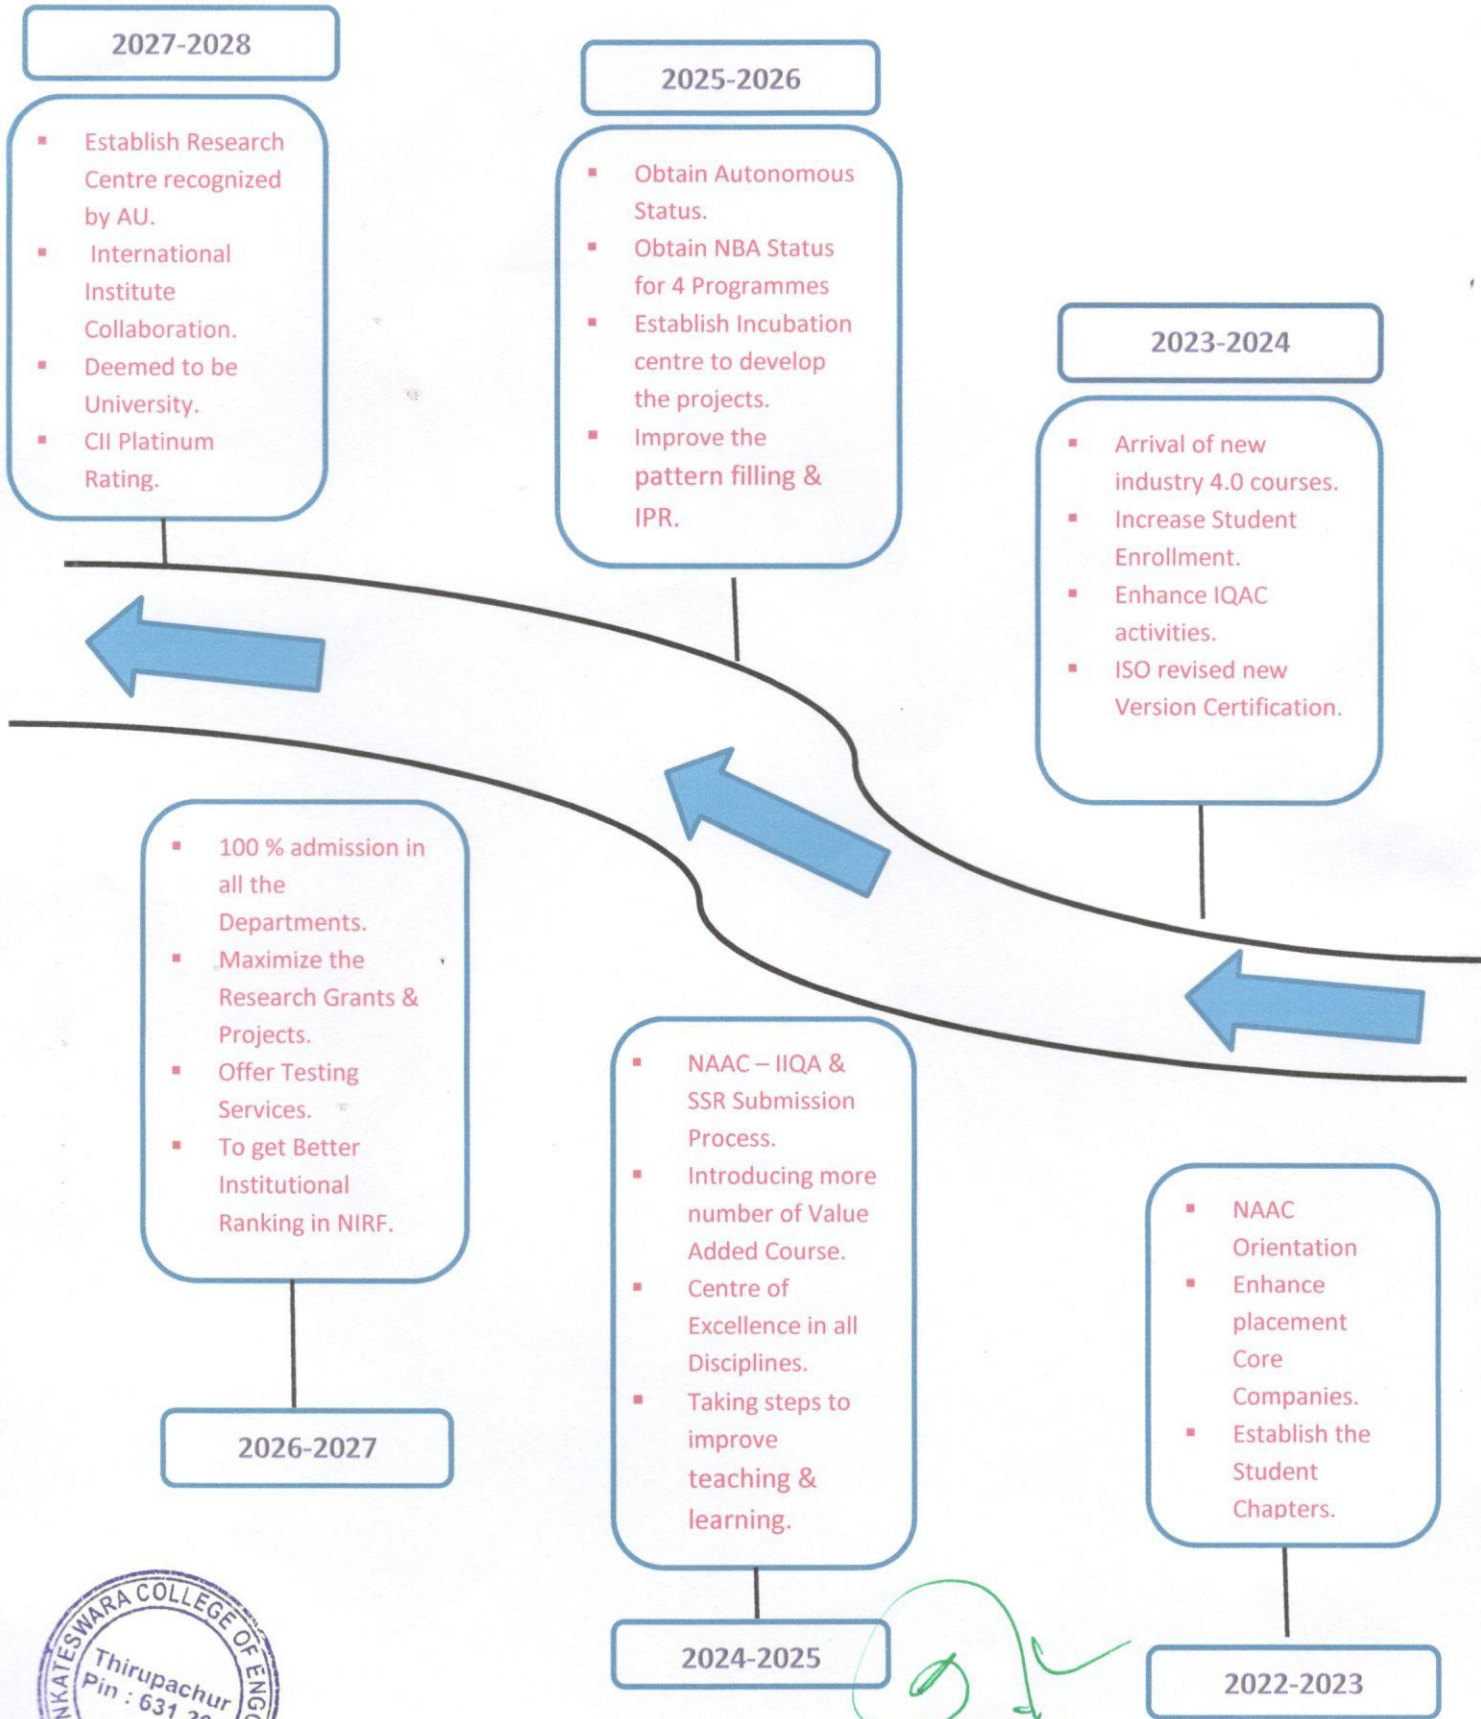

# SRI VENKATESWARA COLLEGE OF ENGINEERING AND TECHNOLOGY

Thirupachur-631203, Tiruvallur TK & DT  
Approved by AICTE New Delhi & Affiliated to Anna University, Chennai  
(A Telugu Minority Institution)

**PRINCIPAL**

Sri Venkateswara College of Engineering and Technology,  
Thirupachur, Tiruvallur - 631 203