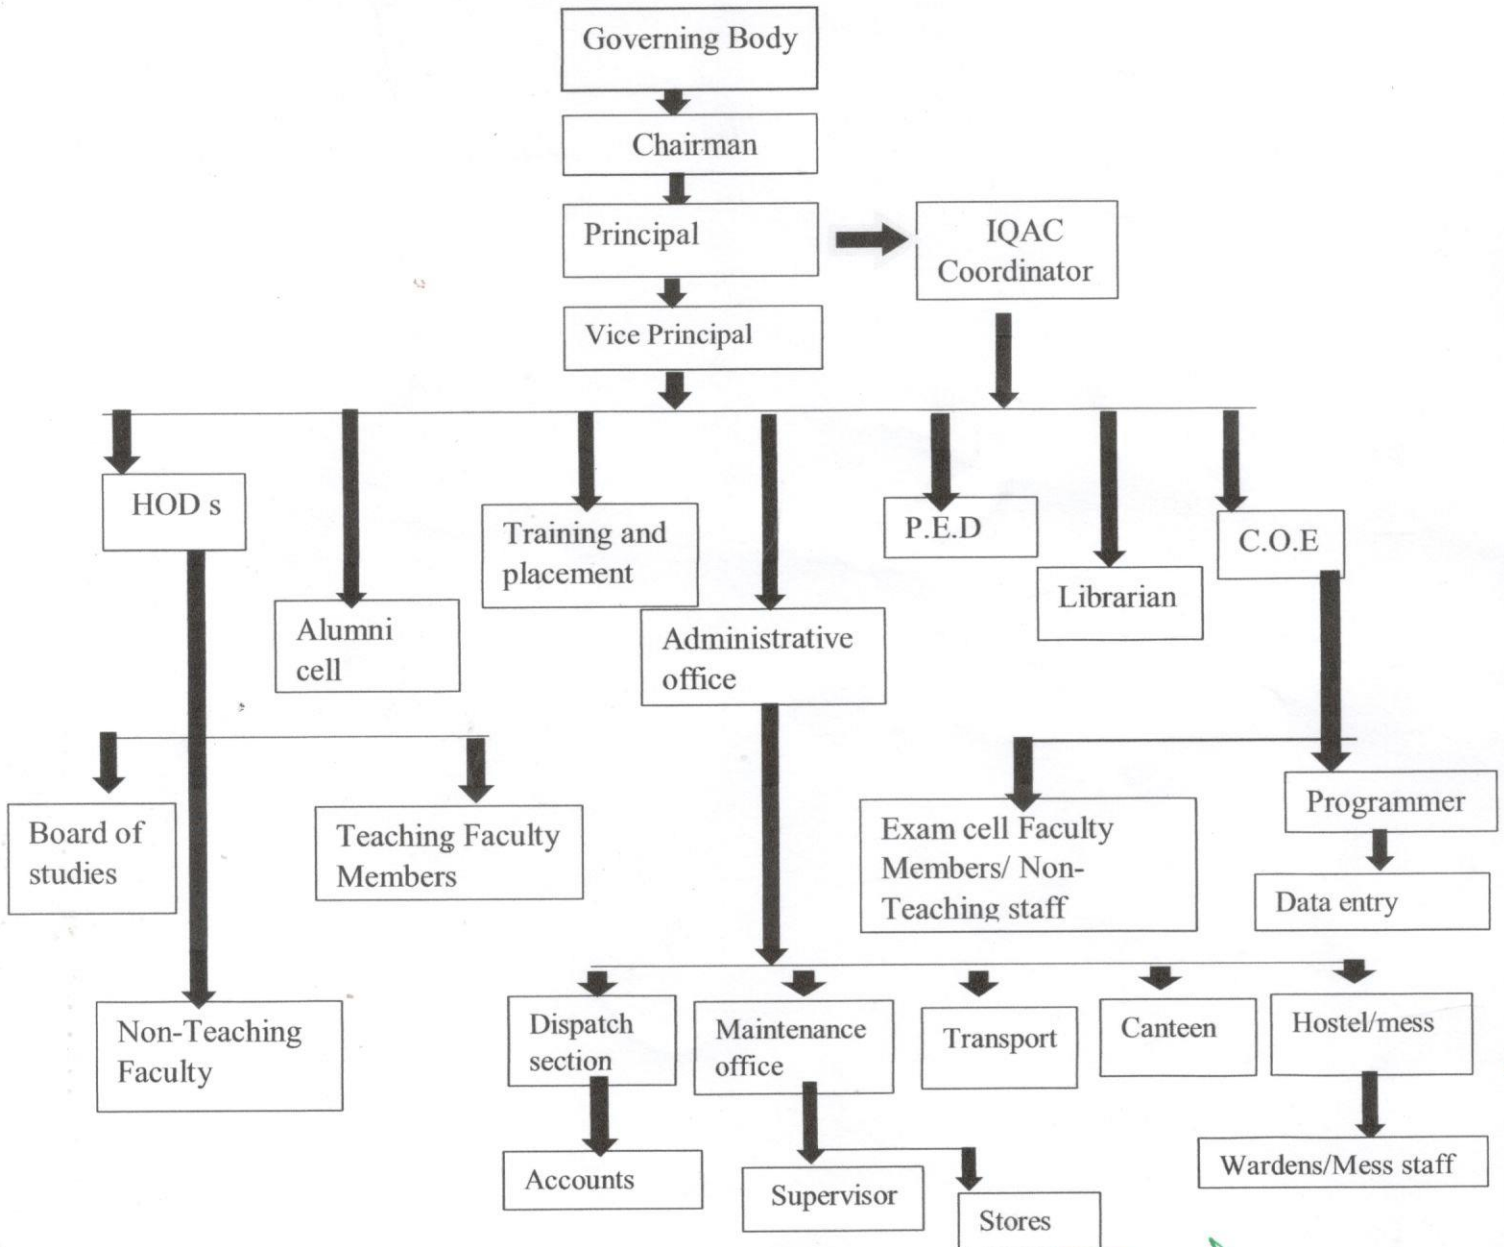

## COLLEGE OF ENGINEERING AND TECHNOLOGY

Thirupachur-631203, Tiruvallur TK & DT  
Approved by AICTE New Delhi & Affiliated to Anna University, Chennai  
(A Telugu Minority Institution)

### ORGANIZATION CHART

*[Handwritten signature]*

**PRINCIPAL**  
Sri Venkateswara College of  
Engineering and Technology,  
Thirupachur, Thiruvallur - 631 203