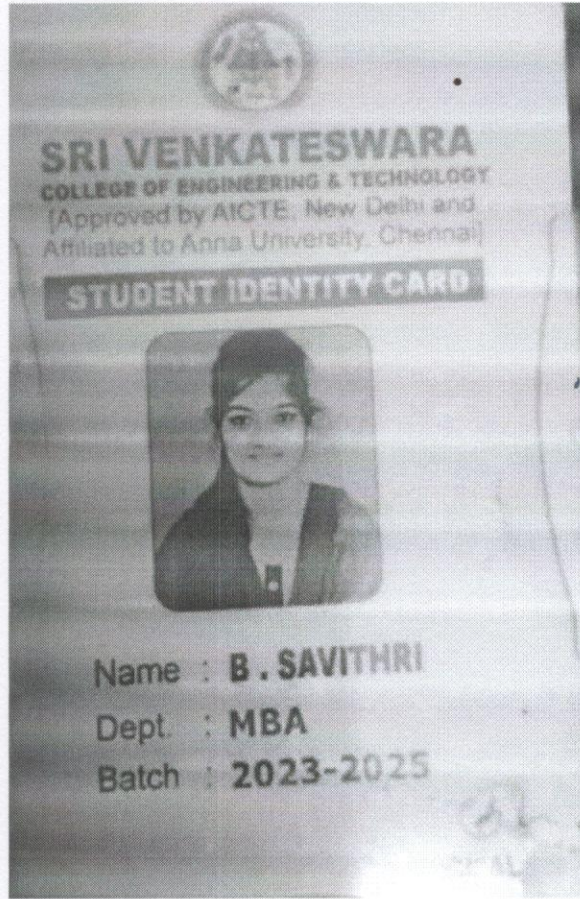

SRI VENKATESWARA
COLLEGE OF ENGINEERING AND TECHNOLOGY
Thirupachur-631203, Tiruvallur TK & DT
Approved by AICTE New Delhi & Affiliated to Anna University, Chennai
(A Telugu Minority Institution)

PRINCIPAL
Sri Venkateswara College of
Engineering and Technology,
Thirupachur, Tiruvallur - 631 203