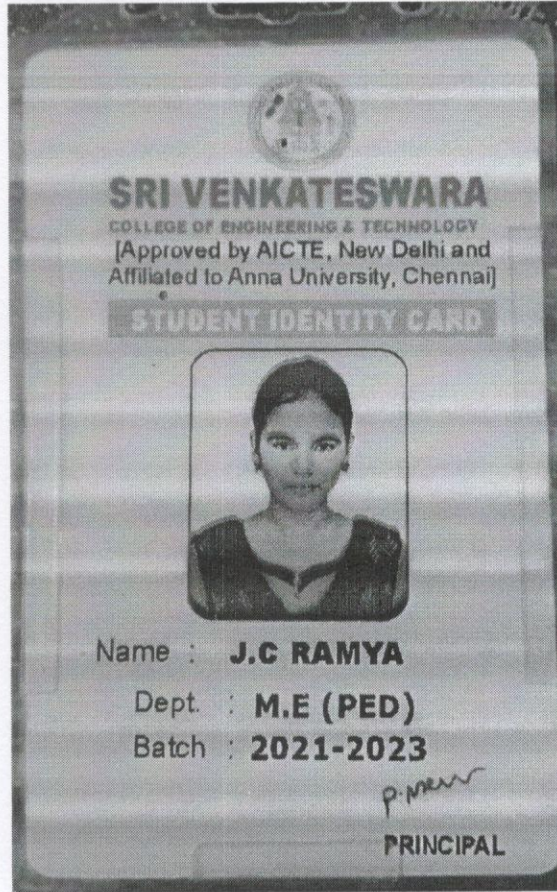

SRI VENKATESWARA

COLLEGE OF ENGINEERING AND TECHNOLOGY

Thirupachur-631203, Tiruvallur TK & DT
Approved by AICTE New Delhi & Affiliated to Anna University, Chennai
(A Telugu Minority Institution)

15