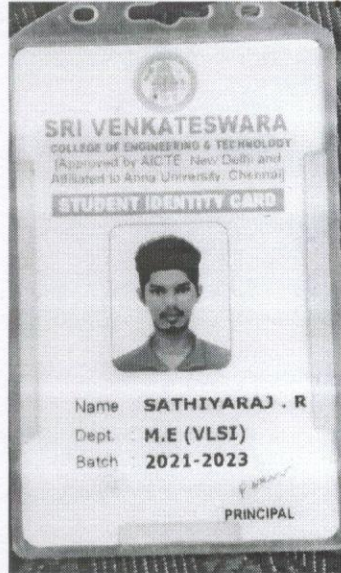

SRI VENKATESWARA
COLLEGE OF ENGINEERING AND TECHNOLOGY
Thirupachur-631203, Tiruvallur TK & DT
Approved by AICTE New Delhi & Affiliated to Anna University, Chennai
(A Telugu Minority Institution)

PRINCIPAL
Sri Venkateswara College of
Engineering and Technology,
Thirupachur, Tiruvallur - 631 203