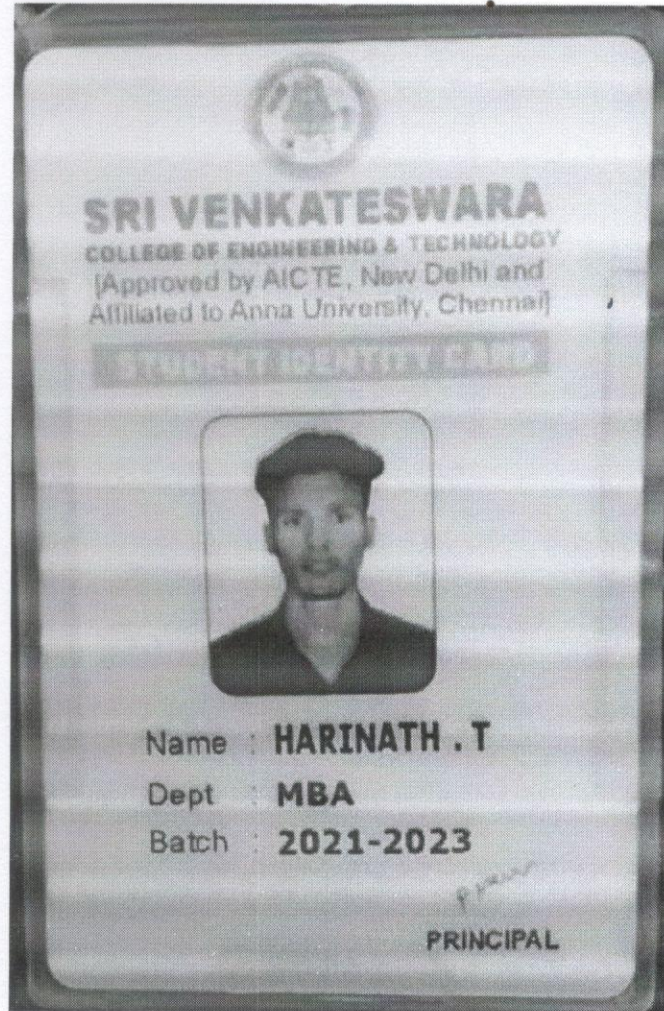

SRI VENKATESWARA

COLLEGE OF ENGINEERING AND TECHNOLOGY

Thirupachur-631203, Tiruvallur TK & DT
Approved by AICTE New Delhi & Affiliated to Anna University, Chennai
(A Telugu Minority Institution)

P. Harinath
PRINCIPAL
Sri Venkateswara College of
Engineering and Technology,
Thirupachur, Tiruvallur - 631 203