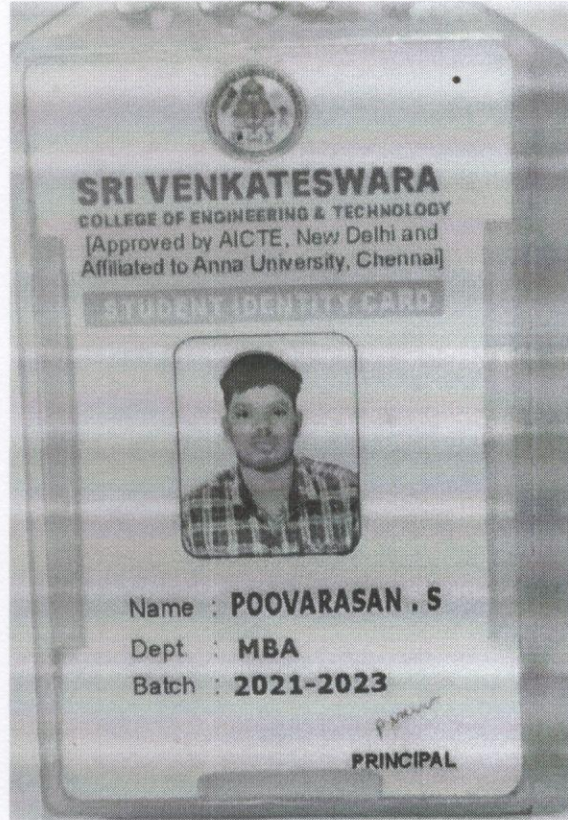

SRI VENKATESWARA

COLLEGE OF ENGINEERING AND TECHNOLOGY

Thirupachur-631203, Tiruvallur TK & DT
Approved by AICTE New Delhi & Affiliated to Anna University, Chennai
(A Telugu Minority Institution)

PRINCIPAL
Sri Venkateswara College of
Engineering and Technology,
Thirupachur, Thiruvallur - 631 203