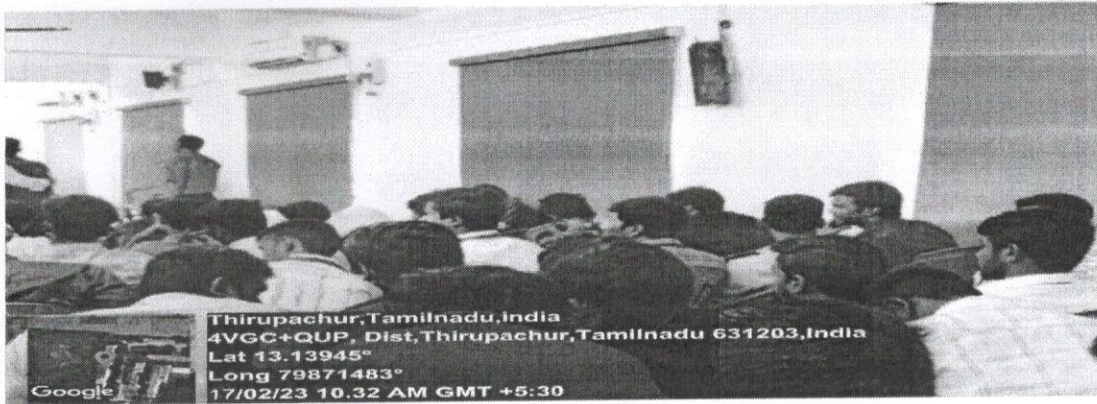

Event Report

Name of the Program : Crack Any Interview!, Interview Skills And Techniques
Name of the Resource Person : Ms.G.Nisha
Date of program conducted :17.02.2023
Time :9.00AM -12.30PM
Venue :SEMINAR HALL
Target audience : All Final year
Total Number of student's benefitted : 356
Objective of the event : To build the interview skills of students
Topic discussed : Student Learned To Build Resume, To Communicate With Interviewer, Dress Code And Other Related To Interview