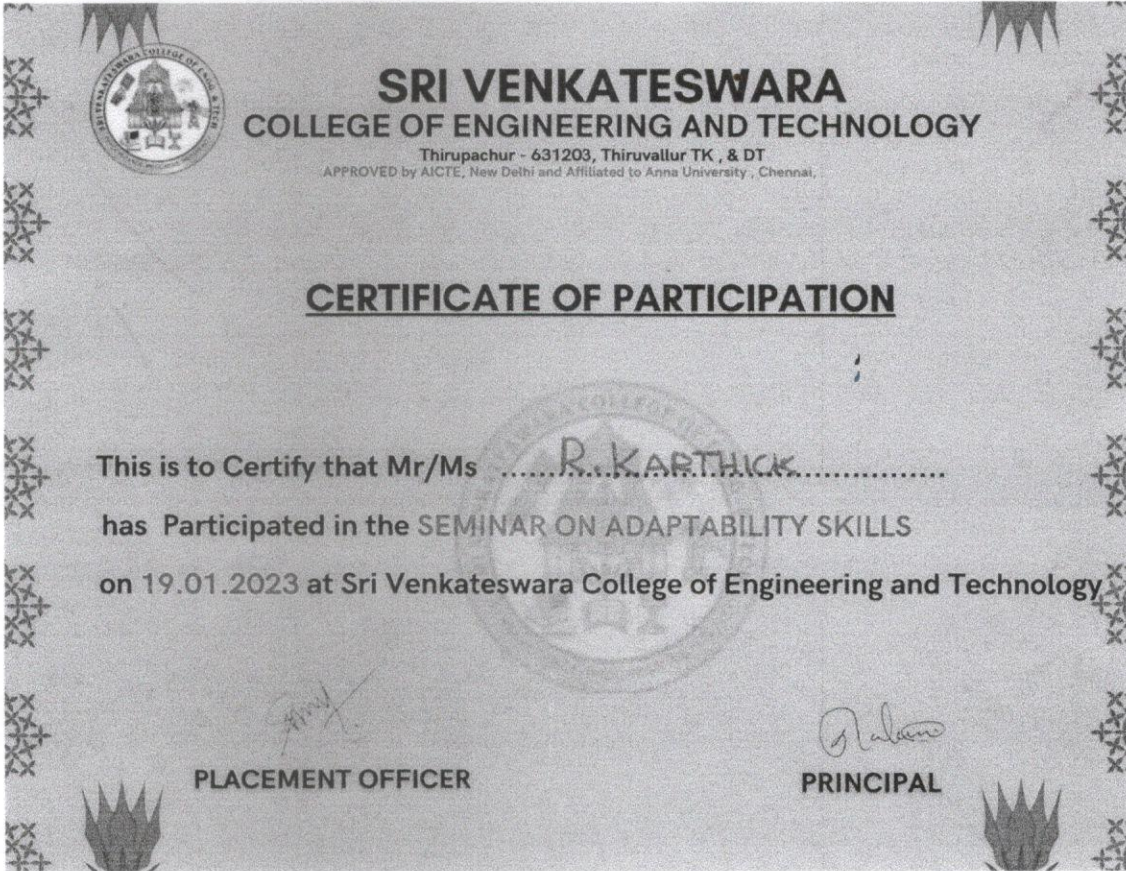

SRI VENKATESWARA
COLLEGE OF ENGINEERING AND TECHNOLOGY
Thirupachur-631203, Thiruvallur TK & DT
Approved by AICTE New Delhi & Affiliated to Anna University, Chennai
(A Telugu Minority Institution)

Seminar on Adaptability Skills