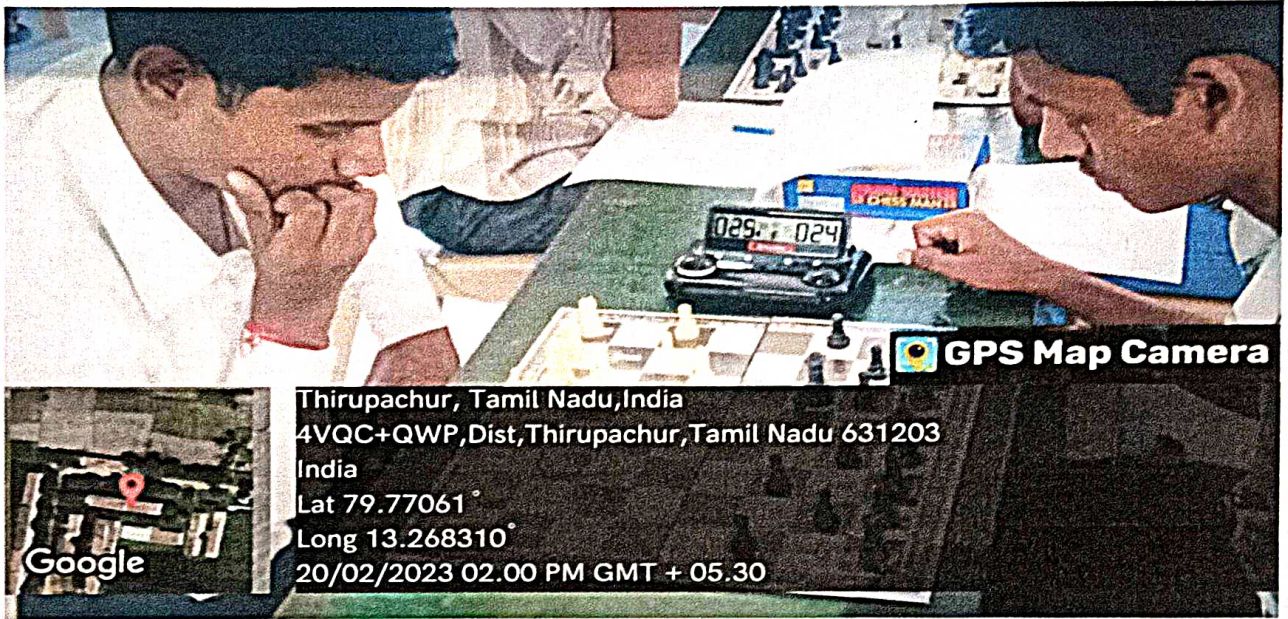

SRI VENKATESWARA

COLLEGE OF ENGINEERING AND TECHNOLOGY

Thirupachur-631203, Tiruvallur TK & DT
Approved by AICTE New Delhi & Affiliated to Anna University, Chennai
(A Telugu Minority Institution)

Thirupachur, Tamil Nadu, India
4VQC+QWP, Dist, Thirupachur, Tamil Nadu 631203
India
Lat 79.77061°
Long 13.268310°
20/02/2023 02.00 PM GMT + 05.30

CHESS