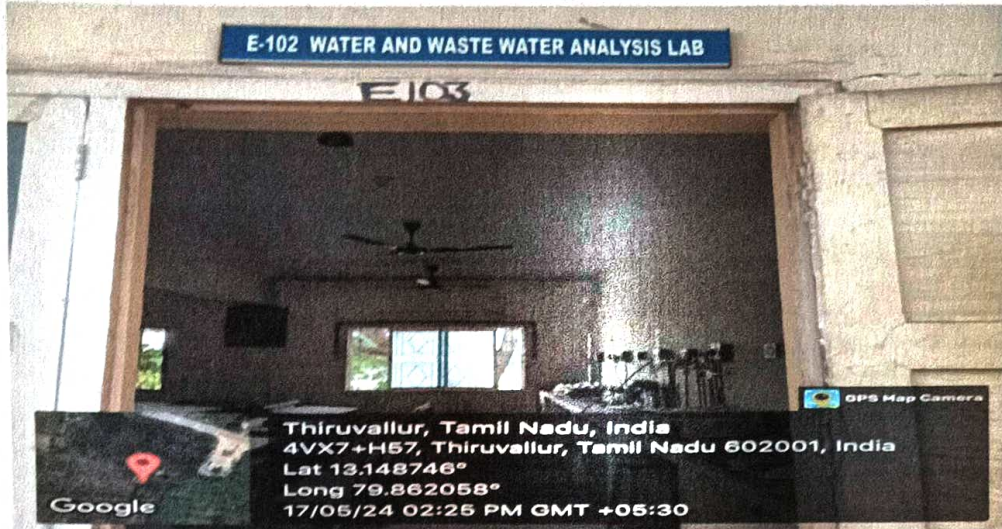

SRI VENKATESWARA

COLLEGE OF ENGINEERING AND TECHNOLOGY

Thirupachur-631203, Tiruvallur TK & DT
Approved by AICTE New Delhi & Affiliated to Anna University, Chennai
(A Telugu Minority Institution)

WATER AND WASTE WATER ANALYSIS LABORATORY

OUTSIDE VIEW