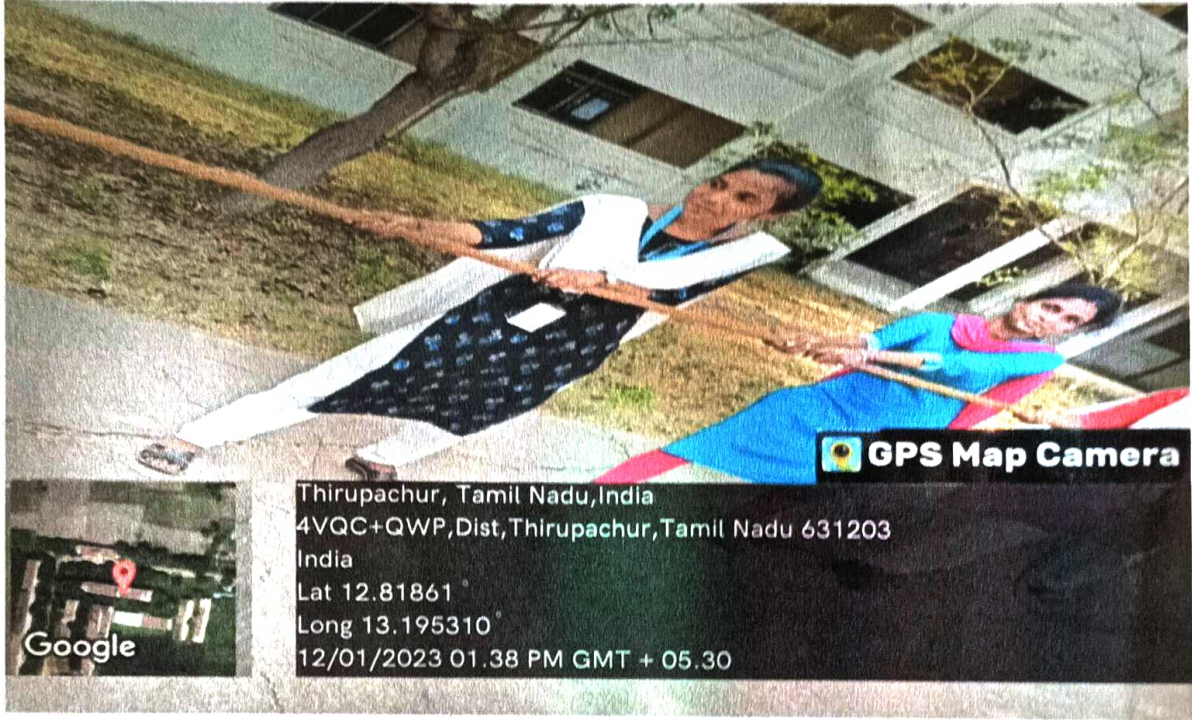

SRI VENKATESWARA
COLLEGE OF ENGINEERING AND TECHNOLOGY
Thirupachur-631203, Tiruvallur TK & DT
Approved by AICTE New Delhi & Affiliated to Anna University, Chennai
(A Telugu Minority Institution)

TUG OF WAR- GIRLS