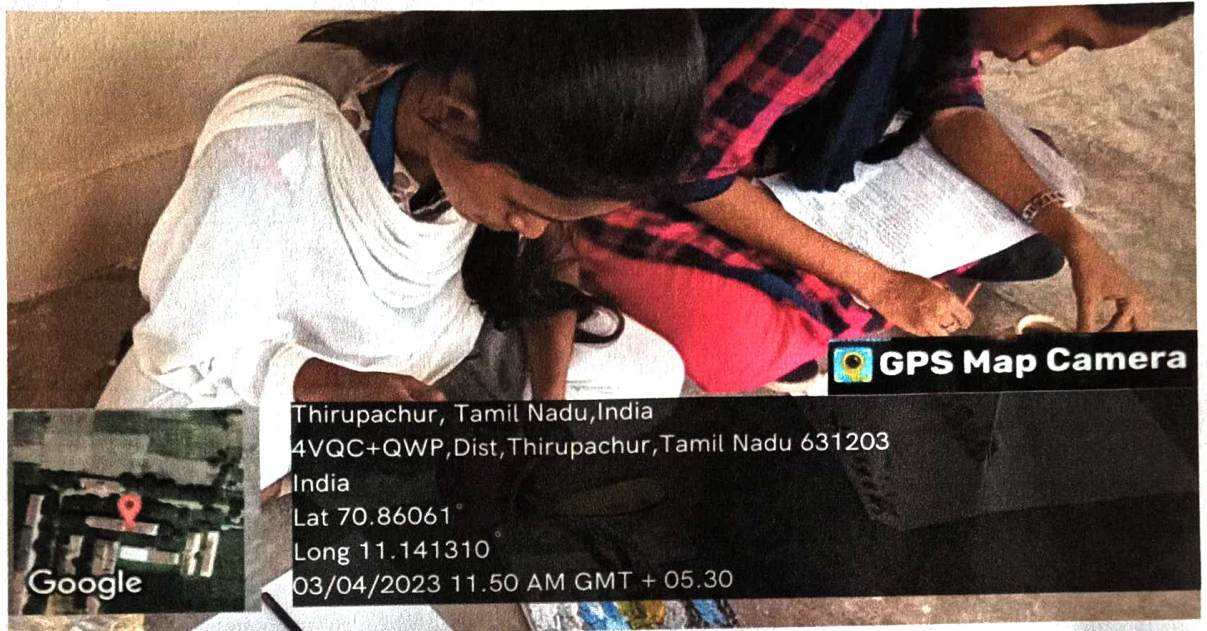

SRI VENKATESWARA
COLLEGE OF ENGINEERING AND TECHNOLOGY
Thirupachur-631203, Tiruvallur TK & DT
Approved by AICTE New Delhi & Affiliated to Anna University, Chennai
(A Telugu Minority Institution)

POT PAINTING COMPETITION