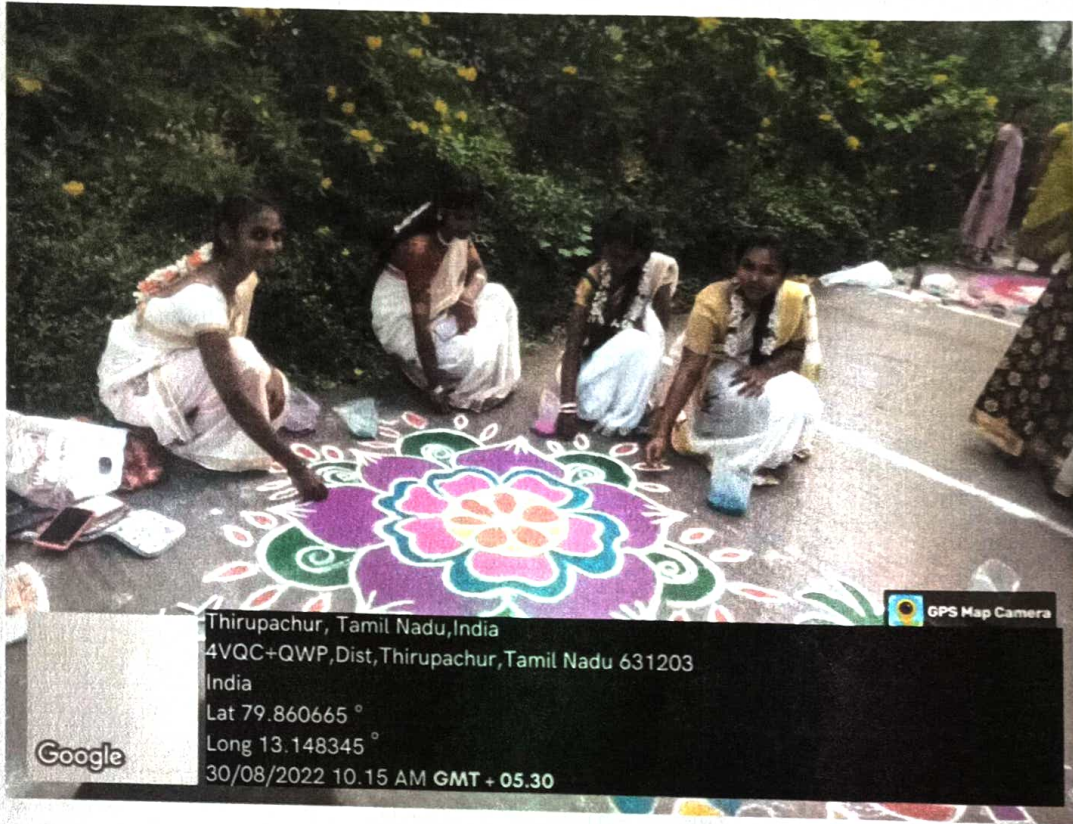

SRI VENKATESWARA
COLLEGE OF ENGINEERING AND TECHNOLOGY
Thirupachur-631203, Tiruvallur TK & DT
Approved by AICTE New Delhi & Affiliated to Anna University, Chennai
(A Telugu Minority Institution)

RANGOLI COMPETITION