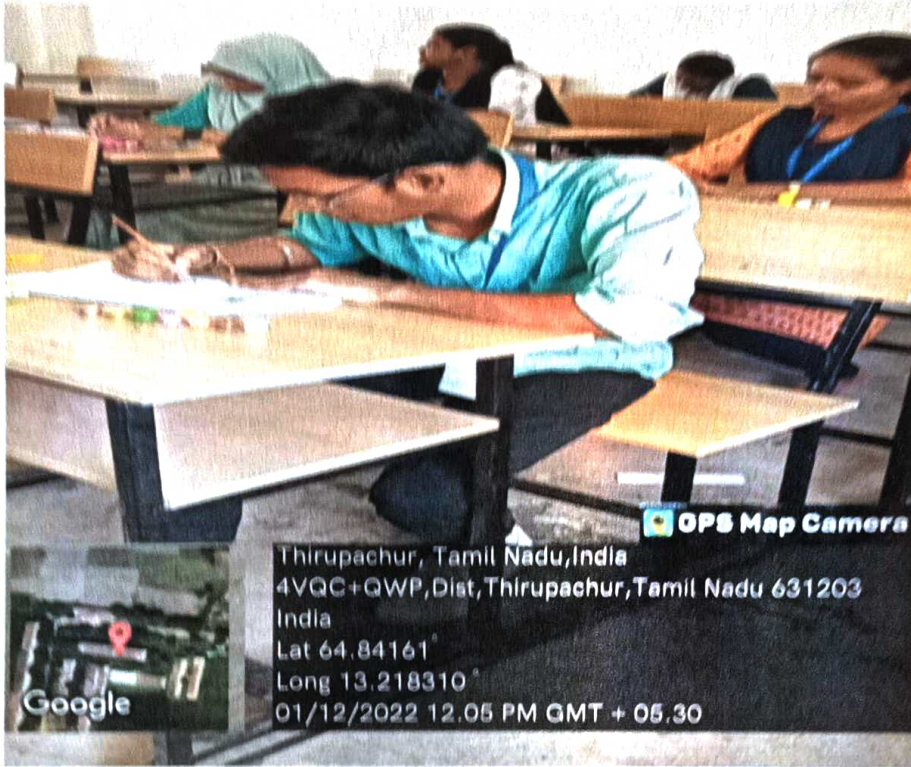

SRI VENKATESWARA COLLEGE OF ENGINEERING AND TECHNOLOGY

Thirupachur-631203, Thiruvallur TK & DT
Approved by AICTE New Delhi & Affiliated to Anna University, Chennai
(A Telugu Minority Institution)

DRAWING COMPETITION