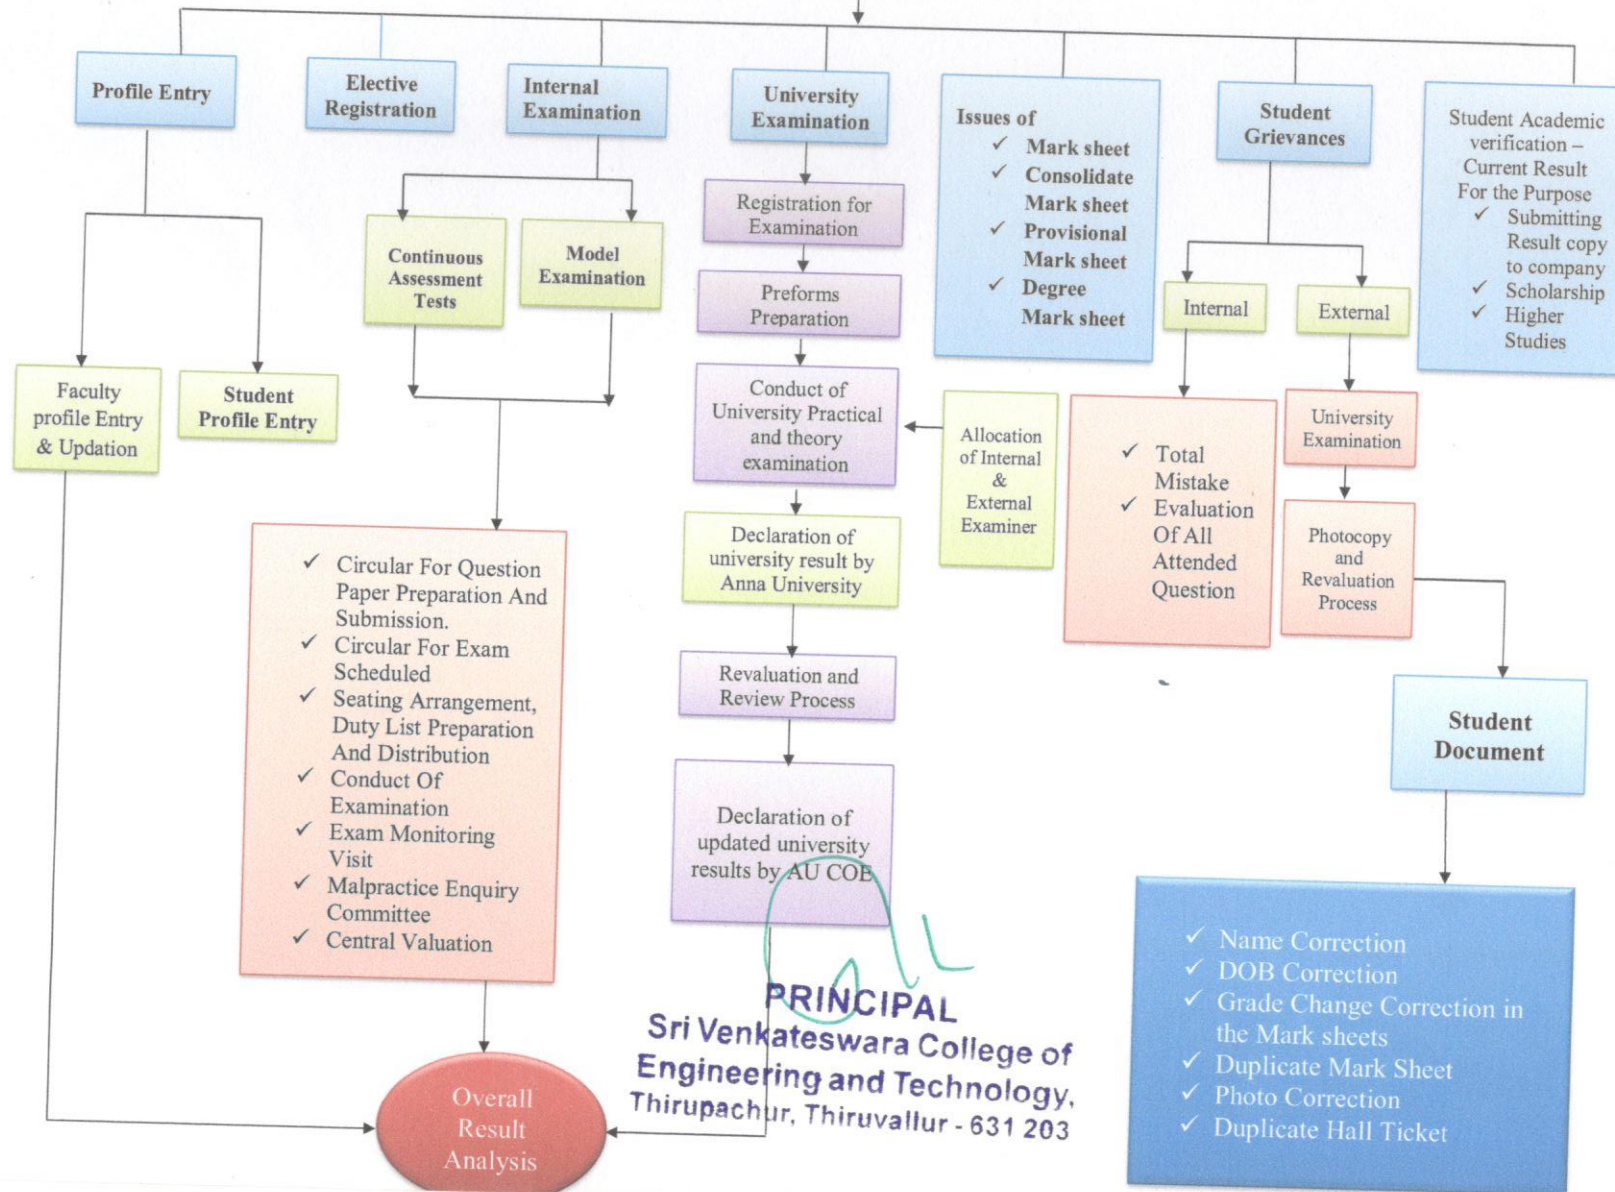

SRI VENKATESWARA

COLLEGE OF ENGINEERING AND TECHNOLOGY

Thirupachur-631203, Thiruvallur TK & DT
 Approved by AICTE New Delhi & Affiliated to Anna University, Chennai
 (A Telugu Minority Institution)

EXAM CELL PROCESS

PRINCIPAL
 Sri Venkateswara College of
 Engineering and Technology,
 Thirupachur, Thiruvallur - 631 203