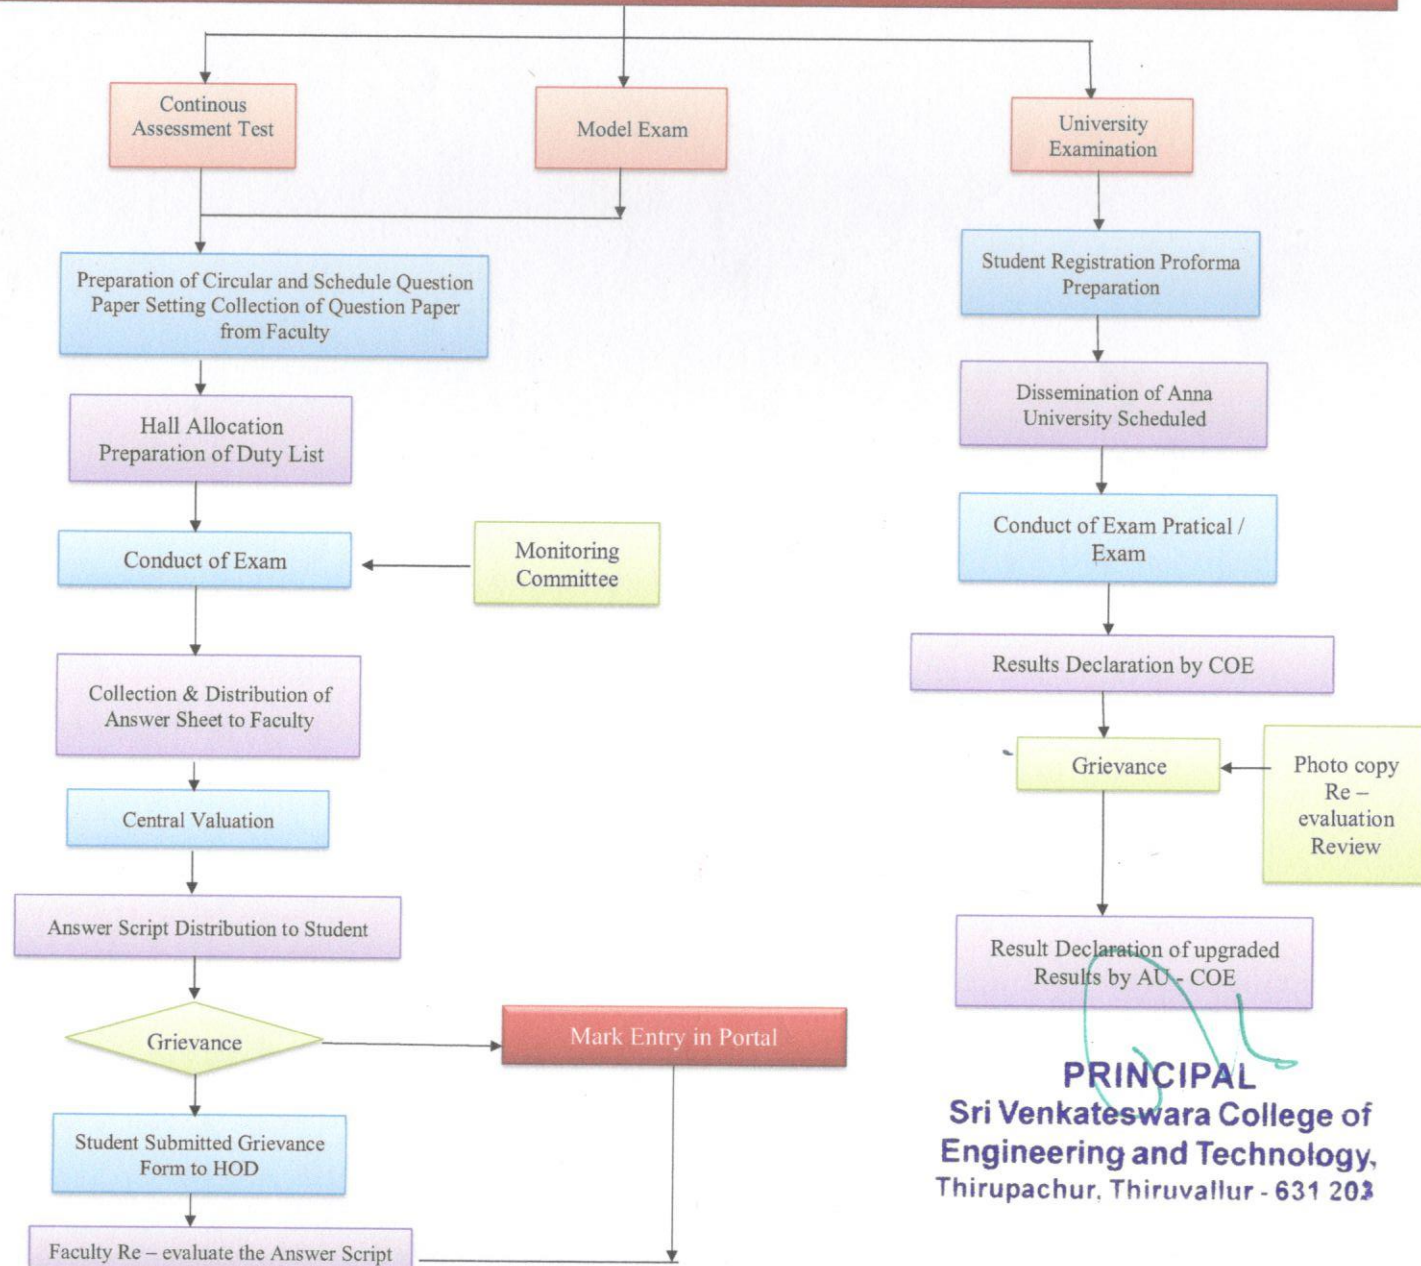

SRI VENKATESWARA

COLLEGE OF ENGINEERING AND TECHNOLOGY

Thirupachur-631203, Thiruvallur TK & DT
Approved by AICTE New Delhi & Affiliated to Anna University, Chennai
(A Telugu Minority Institution)

EXAM CELL MECHANISM OF INTERNAL / EXTERNAL ASSESSMENT PROCE

PRINCIPAL
Sri Venkateswara College of
Engineering and Technology,
Thirupachur, Thiruvallur - 631 203