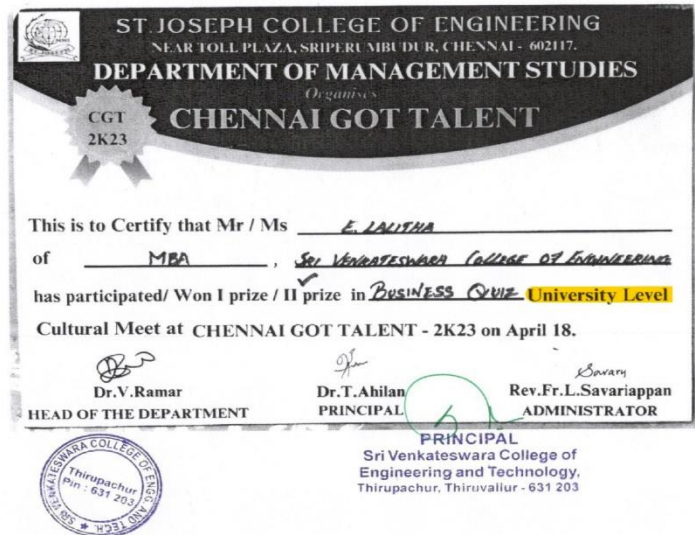

SRI VENKATESWARA COLLEGE OF ENGINEERING AND TECHNOLOGY

Thirupachur-631203, Tiruvallur TK & DT
Approved by AICTE New Delhi & Affiliated to Anna University, Chennai
(A Telugu Minority Institution)