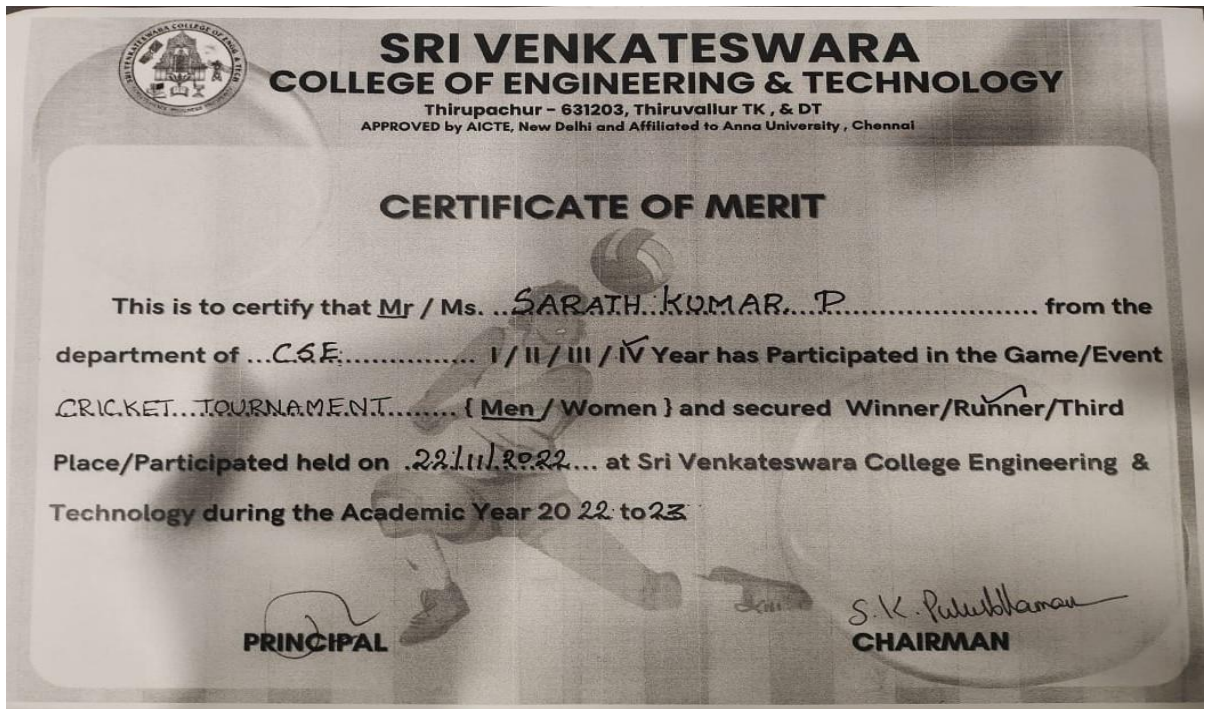

SRI VENKATESWARA COLLEGE OF ENGINEERING AND TECHNOLOGY

Thirupachur-631203, Tiruvallur TK & DT
Approved by AICTE New Delhi & Affiliated to Anna University, Chennai
(A Telugu Minority Institution)