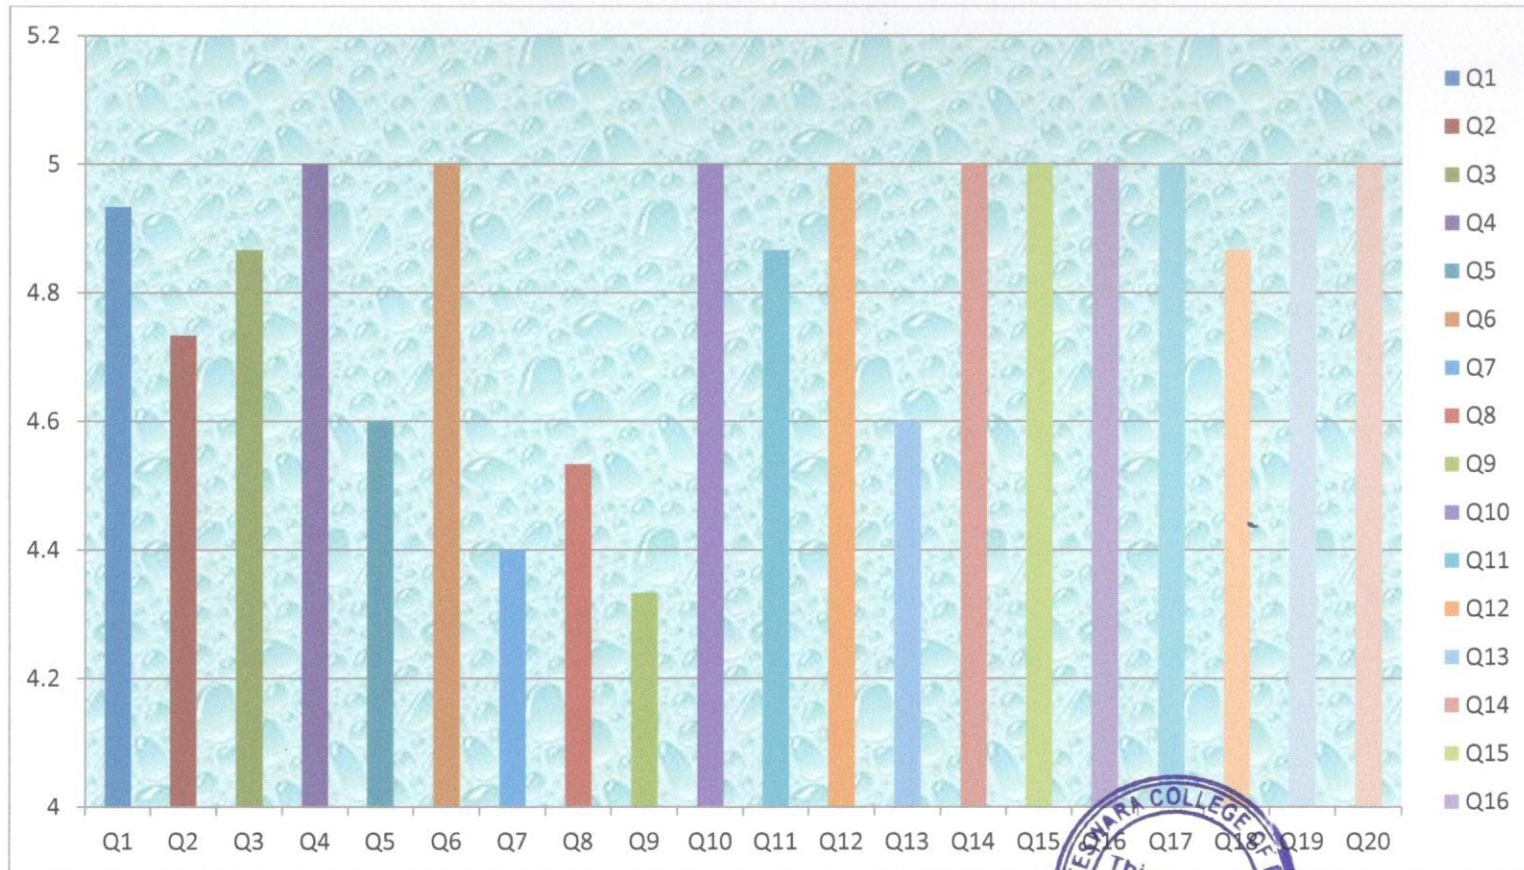

SRI VENKATESWARA

COLLEGE OF ENGINEERING AND TECHNOLOGY

Thirupachur-631203, Tiruvallur TK & DT
Approved by AICTE New Delhi & Affiliated to Anna University, Chennai
(A Telugu Minority Institution)

EMPLOYER FEEDBACK ANALYSIS (5-SCALE WEIGHTAGE)

(Signature)
Principal
Sri Venkateswara College of
Engineering and Technology,
Thirupachur, Tiruvallur - 631 203.