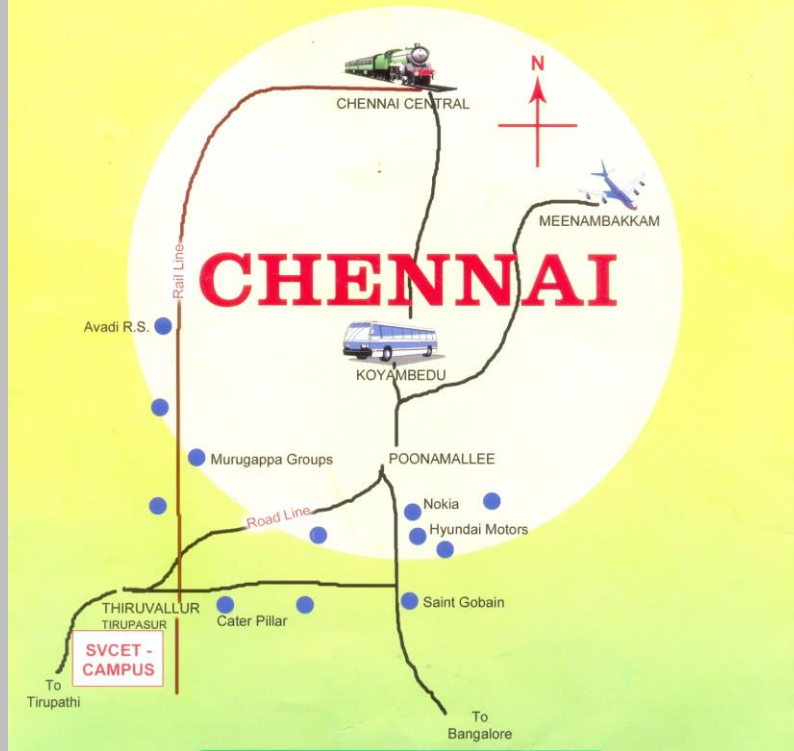

GEOGRAPHICAL LOCATION OF SVCET

Place From	Distance to College	
	Bus Route	Train Route
Koyambedu	32 km	
Chennai Central	39 km	40 km
Meenambakkam Airport	33 km	46 km
Thiruvallur Bus stand	3 km	
Thiruvallur Railwaystation	6.5 km	
Kadambathur Railwaystation	4 km	

Place From	Distance to College
Post Office	200 meter
Indian Bank	250 meter
ATM	In Campus